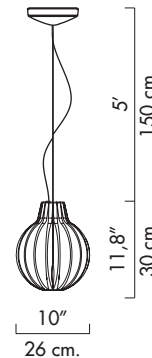

D49/17s  
D49/17sa  
D49/26s  
D49/70s. EL

D49/17sa

D49/17s

D49/26s

D49/70s.

21W  
CFEL  
med. base

42W  
CFTR  
GX24q-3/4

Suspension lamp consisting of ribs in injection-moulded transparent methacrylate which produce unique and original visual effects, high luminous and energy-saving efficiency. A set of coloured filters allows the product to be easily personalised by changing the palette, creating attractive colour effects according to the situation.