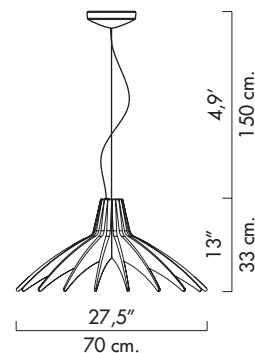

D49/17s  
D49/17sa  
D49/26s  
D49/70s. EL

D49/17sa

D49/17s

D49/26s

D49/70s.

21W  
CFEL  
med. base

42W  
CFTR  
GX24q-3/4

Suspension lamp consisting of ribs in injection-moulded transparent methacrylate which produce unique and original visual effects, high luminous and energy-saving efficiency. A set of coloured filters allows the product to be easily personalised by changing the palette, creating attractive colour effects according to the situation.