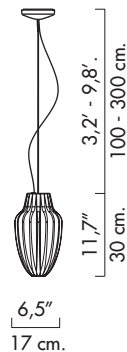

D49/17s  
D49/17sa  
D49/26s  
D49/70s. EL

D49/17sa

D49/17s

D49/26s

D49/70s.

21W  
CFEL  
med. base

42W  
CFTR  
GX24q-3/4

Suspension lamp consisting of ribs in injection-moulded transparent methacrylate which produce unique and original visual effects, high luminous and energy-saving efficiency. A set of coloured filters allows the product to be easily personalised by changing the palette, creating attractive colour effects according to the situation.