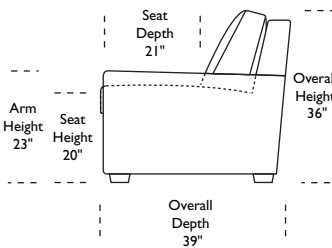

**Standard Comfort Sleeper®**

**Features:**

- Featuring the patented Tiffany 24/7™ platform sleep system
- Room to stretch out with true 80 inches of bedroom-length sleeping surface
- Ultimate comfort on five inches of plush, high-density foam mattress
- Under-sofa dust covers keeps dust and dirt from ever touching the mattress
- Zero wall clearance
- Quick-ship delivery
- Double-needle top-stitch
- High-density, high-resiliency foam seat cushions
- Loose back and seat cushions
- Lifetime warranty on frame
- 10-year mechanism warranty

**ADALYN**

\* Picture shows left arm seated. Please specify left or right arm seated when ordering.

All orders are in seated position.

† Dotted lines for Queen Plus sizes indicates the number of seats.

All dimensions are approximate and subject to change.