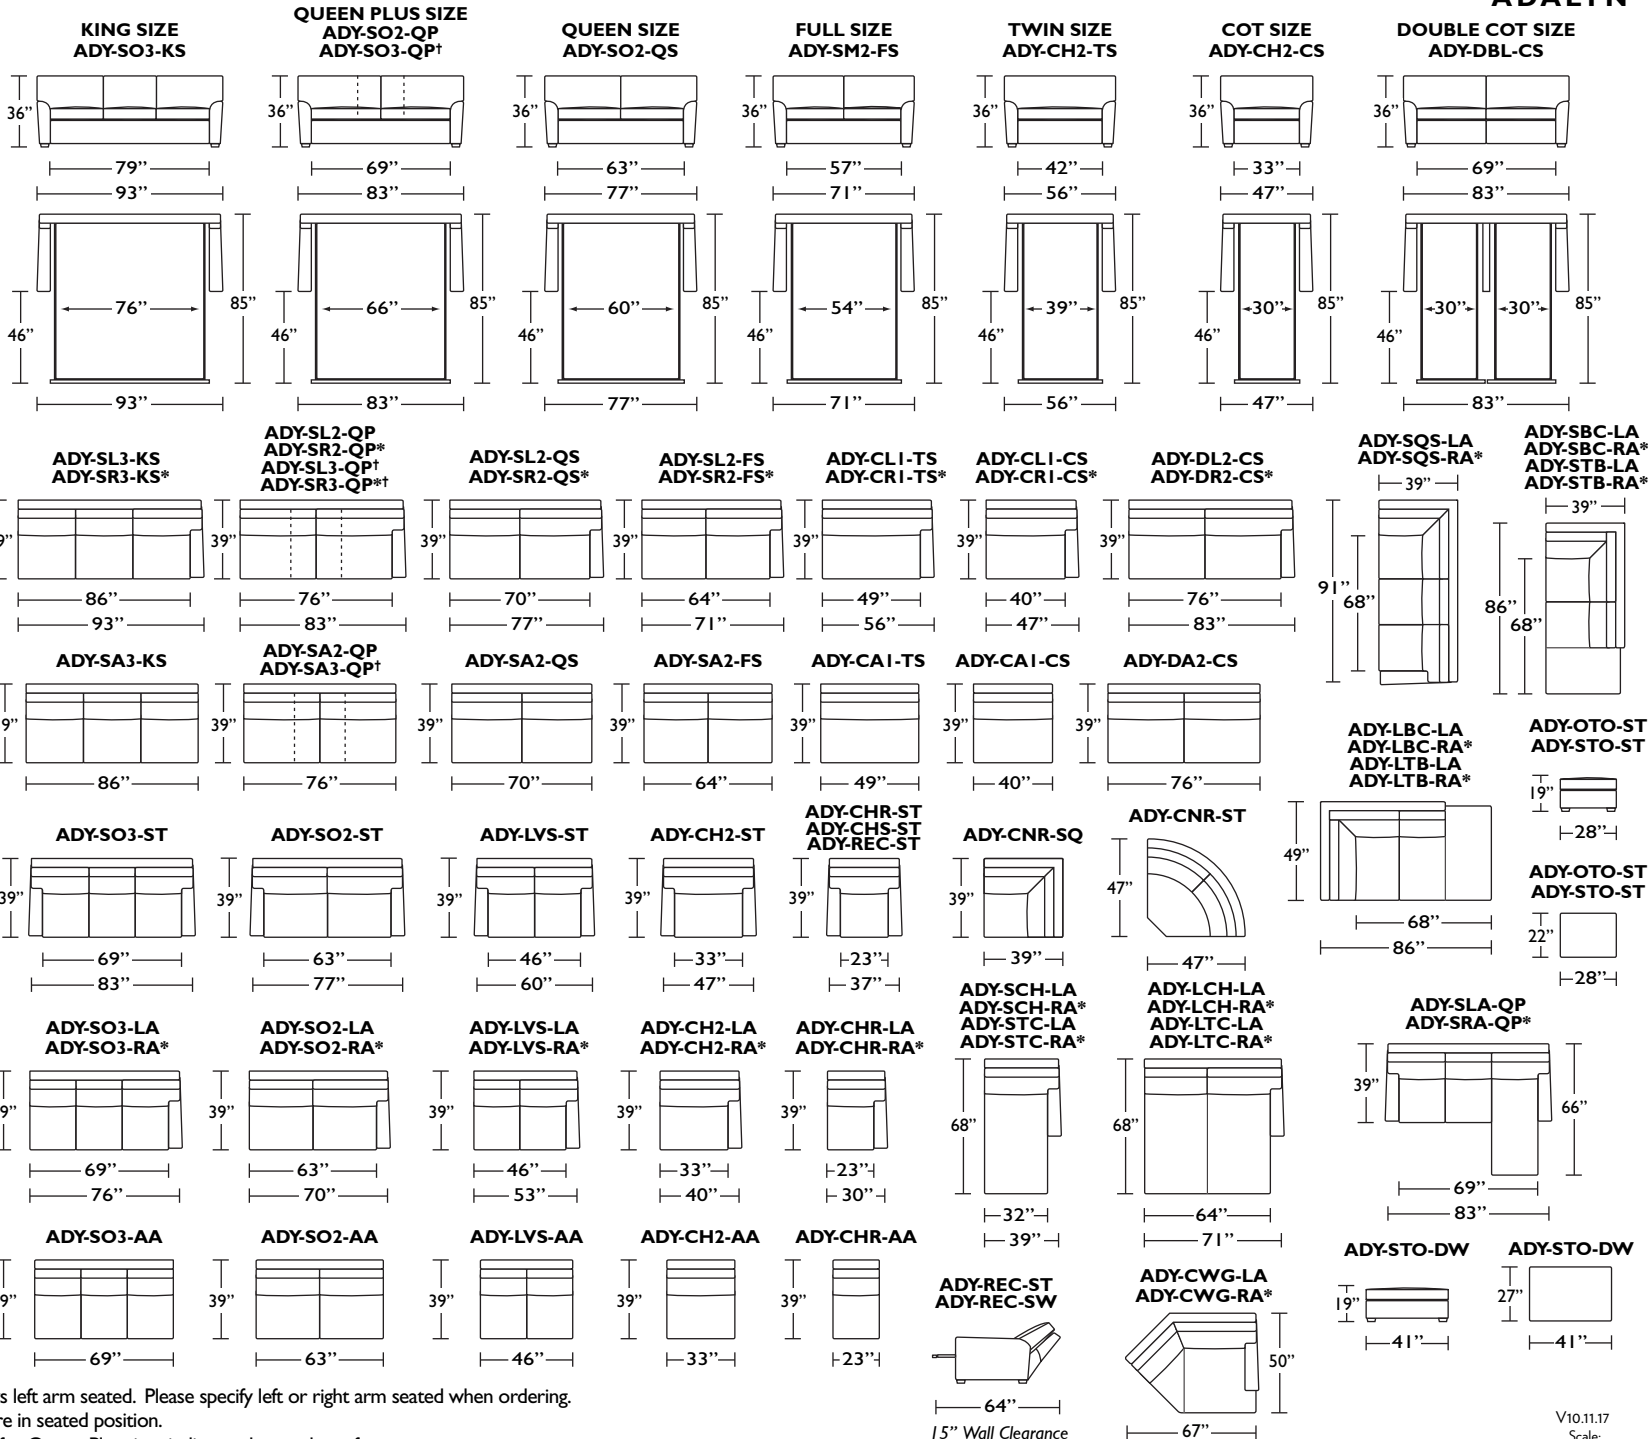

**Standard Comfort Sleeper®**

**Features:**

- Featuring the patented Tiffany 24/7™ platform sleep system
- Room to stretch out with true 80 inches of bedroom-length sleeping surface
- Ultimate comfort on five inches of plush, high-density foam mattress
- Under-sofa dust covers keeps dust and dirt from ever touching the mattress
- Zero wall clearance
- Quick-ship delivery
- Double-needle top-stitch
- High-density, high-resiliency foam seat cushions
- Loose back and seat cushions
- Lifetime warranty on frame
- 10-year mechanism warranty

**ADALYN**

\* Picture shows left arm seated. Please specify left or right arm seated when ordering.

All orders are in seated position.

† Dotted lines for Queen Plus sizes indicates the number of seats.

All dimensions are approximate and subject to change.