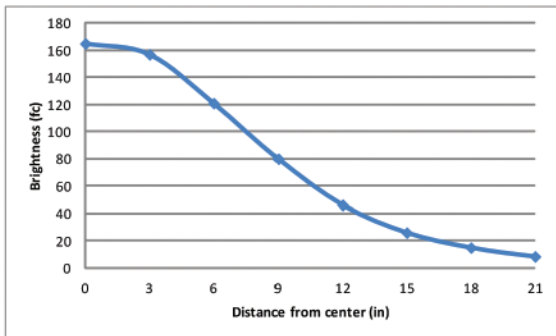

Lumens: 475
 Energy Consumption: 9.5 W
 Rated Lifespan: 50,000 hours
 Color Temperature: Cool: 4,500 K / Warm: 3,500 K
 CRI: 85
 Dimmer: Built-in touchstrip
 Brightness Adjustability: Continuous Dimming
 Standard Finishes: Silver, Metallic Black, White*
 Material: Aluminum, plastic
 Cord: Black, 10'
 C-UL-US Certified

(Shown: photometrics of diffused light model)

Potential LEED Points

Integrative Process (Possible 2 points)

To support high-performance, cost-effective project outcomes through an early analysis of the interrelationships among systems.