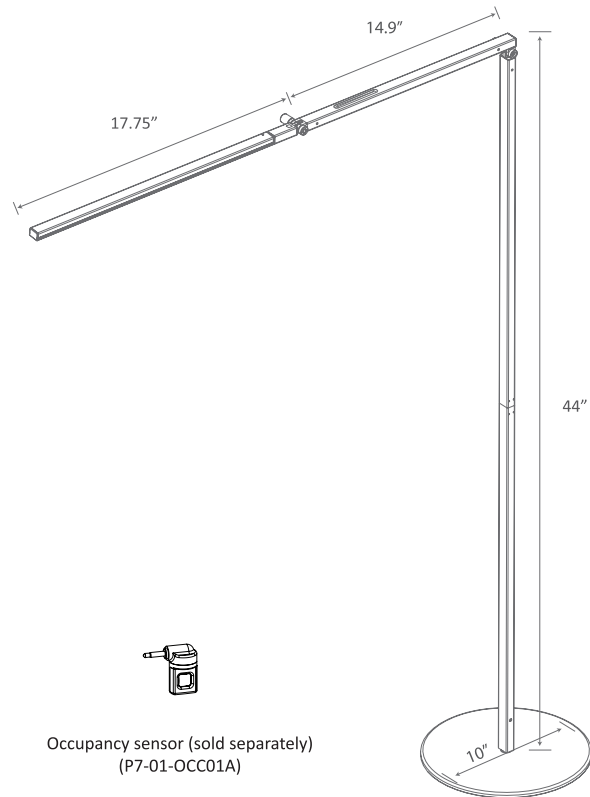

Potential LEED Points

Integrative Process (Possible 2 points)

To support high-performance, cost-effective project outcomes through an early analysis of the interrelationships among systems.

Koncept's LED desktop and task lighting provides finer control over lighting levels in occupied spaces. With personal lighting in place, elimination or downsizing of building lighting systems is possible.

Interior Lighting (Possible 2 points)

To promote occupants' productivity, comfort and well-being by providing high-quality lighting.

All Koncept's task lighting products provide more than three lighting levels that are easily adjustable by occupants to suit their needs. Furthermore, all Koncept's task lighting products use high quality LED light sources with CRI over 80 and L70 rated lifespan over 50,000 hours. Desktop and task personal lighting also provides the opportunity to reduce overhead lighting.