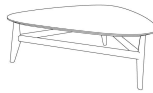

■ E22232X / E22256X

ALL PICTURES SHOWN ARE FOR ILLUSTRATIVE PURPOSE ONLY. ACTUAL PRODUCT MAY VARY DUE TO PRODUCT ENHANCEMENT.

**SCHEMATICS**

**Rectangular ANGULAR**

50cm x 80cm H 40cm  
19,69" x 31,5" H 15,75"

**Rectangular Central**

60cm x 120cm H 35cm  
23,62" x 47,24" H 13,78"

**Rectangular ACCENT**

40cm x 50cm H 50cm  
15,75" x 19,69" H 19,69"

**Round ANGULAR**

80cm x 80cm H 47cm  
31,5" x 31,5" H 18,5"

80cm x 80cm H 48cm  
31,5" x 31,5" H 18,9"

**Round Central**

100cm x 100cm H 35cm  
39,37" x 39,37" H 13,78"

**ASSYMMETRIC CENTRAL**

100cm x 100cm H 35cm  
39,37" x 39,37" H 13,78"

**FINISHINGS**

**Frame finishing**

Brown Ash

Blonde Ash