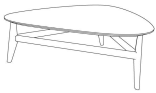

■ E22232X / E22256X

ALL PICTURES SHOWN ARE FOR ILLUSTRATIVE PURPOSE ONLY. ACTUAL PRODUCT MAY VARY DUE TO PRODUCT ENHANCEMENT.

**SCHEMATICS**

**Rectangular ANGULAR**

50cm x 80cm H 40cm  
19,69" x 31,5" H 15,75"

**Rectangular Central**

60cm x 120cm H 35cm  
23,62" x 47,24" H 13,78"

**Rectangular ACCENT**

40cm x 50cm H 50cm  
15,75" x 19,69" H 19,69"

**Round ANGULAR**

80cm x 80cm H 47cm  
31,5" x 31,5" H 18,5"

80cm x 80cm H 48cm  
31,5" x 31,5" H 18,9"

**Round Central**

100cm x 100cm H 35cm  
39,37" x 39,37" H 13,78"

**ASSYMMETRIC CENTRAL**

100cm x 100cm H 35cm  
39,37" x 39,37" H 13,78"

**FINISHINGS**

**Frame finishing**

Brown Ash

Blonde Ash