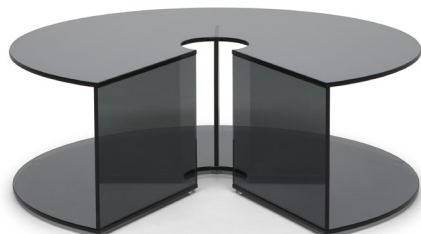

■ T041005XOF / T041005XDD
(draft image - projectual review)

■ T041008XOF / T041008XDD

■ T041011XOF / T041011XDD

■ T041006XOF / T041006XDD
(draft image - projectual review)

■ T041009XOF / T041009XDD

■ T041012XOF / T041012XDD

■ T041004XOF / T041004XDD
(draft image - projectual review)

■ T041007XOF / T041007XDD

■ T041010XOF / T041010XDD

ALL PICTURES SHOWN ARE FOR ILLUSTRATIVE PURPOSE ONLY. ACTUAL PRODUCT MAY VARY DUE TO PRODUCT ENHANCEMENT.

SCHEMATICS

Round ANGULAR

70cm x 70cm H 41cm
27,56" x 27,56" H 16,14"

Round Central

90cm x 90cm H 31cm
35,43" x 35,43" H 12,2"

Round Accent

40cm x 40cm H 51cm
15,75" x 15,75" H 20,08"

FINISHINGS

Frame finishing

BRONZE

SMOKE

Top finishing

BRONZE

SMOKE