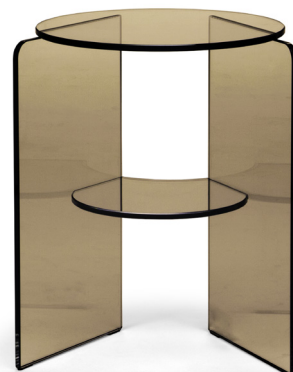

■ T041005XOF / T041005XDD
(draft image - projectual review)

■ T041008XOF / T041008XDD

■ T041011XOF / T041011XDD

■ T041006XOF / T041006XDD
(draft image - projectual review)

■ T041009XOF / T041009XDD

■ T041012XOF / T041012XDD

■ T041004XOF / T041004XDD
(draft image - projectual review)

■ T041007XOF / T041007XDD

■ T041010XOF / T041010XDD

ALL PICTURES SHOWN ARE FOR ILLUSTRATIVE PURPOSE ONLY. ACTUAL PRODUCT MAY VARY DUE TO PRODUCT ENHANCEMENT.

SCHEMATICS

Round ANGULAR

70cm x 70cm H 41cm
27,56" x 27,56" H 16,14"

Round Central

90cm x 90cm H 31cm
35,43" x 35,43" H 12,2"

Round Accent

40cm x 40cm H 51cm
15,75" x 15,75" H 20,08"

FINISHINGS

Frame finishing

BRONZE

SMOKE

Top finishing

BRONZE

SMOKE