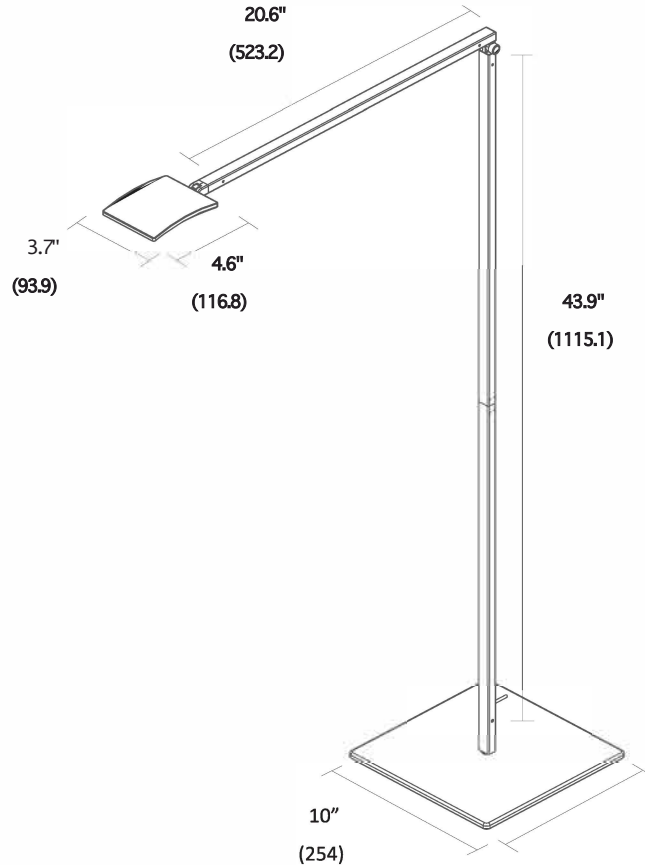

Lumens: 540
Energy Consumption: 5.5 watts
Number of LEDs: 48 LEDs
LED Rated Lifespan: 50,000 hours
Color Temperature: Variable from 2,700 K to 5,000 K
Color Rendering Index (CRI): 90
Dimmer: Built-in touchstrip
Brightness Adjustability: Continuous
Standard Color Finish*: Metallic Black, Silver, White
Material: Aluminum/Plastic
Cord: Black, 10'
C- UL- US Certified
Built-in USB port: 5V1A

AR2001-____-FLR

MBK = Metallic Black
SIL= Silver
WHT=White