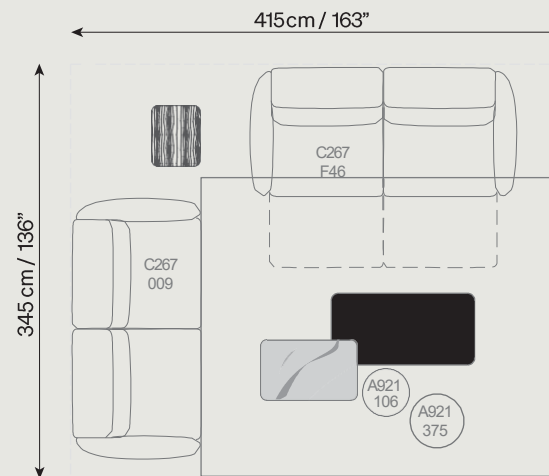

## Layout examples

It's possible to highlight the versatility of the project even with different layouts, suggesting the creation of various roomsets to show the optimization of spaces in any living area.

**DIM: 11sqm / 118sq ft**

**DIM: 12,5sqm / 135sq ft**

**DIM: 14,5sqm / 156sq ft**

**DIM: 17,5sqm / 188sq ft**