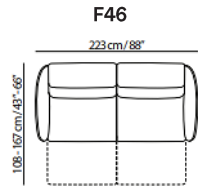

Moodboard cold neutral

Together with the moodboard of coverings and materials, the Style Centre harmonizes the sofa with furniture and accessories to complete the interior design project.

Sofa: Lima C267
Feet Finish: FT 79 Matt Black