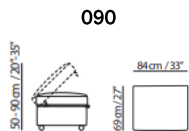

Moodboard warm neutral

Together with the moodboard of coverings and materials, the Style Centre harmonizes the sofa with furniture and accessories to complete the interior design project.

These products have been carefully selected to maintain the atmosphere of the design. Therefore, while the sofa configurations can be changed to fit the space and personal needs, the combination of colors, materials and finishes cannot be altered.