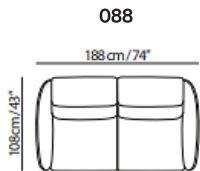

DREAM20J4

Central Table: Cabaret  
90cm/35" x 90cm/35" H34cm/13"  
Silver Walnut/Ice  
T18412X

Side Table: Cabaret  
45cm/18" x 45cm/18" H53cm/21"  
Silver Walnut/Ice  
T18416X

Sofa: Lima C267  
Feet Finish: FT 79 Matt Black