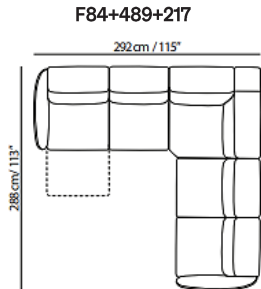

Moodboard warm neutral

Together with the moodboard of coverings and materials, the Style Centre harmonizes the sofa with furniture and accessories to complete the interior design project.

Sofa Sectional: Lima C267
Feet Finish: FT 79 Matt Black