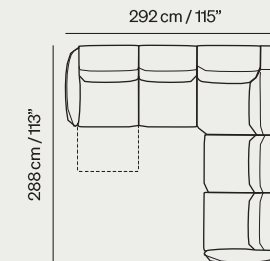

Thanks to the Configurator, it's possible to customize this versatility according to the customer's needs.