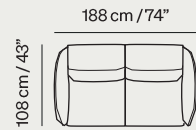

Versatility and configurations

The abacus «Versions and Compositions» shows all the versatility of the project. In particular, as in the examples below:

F46

Thanks to the Configurator, it's possible to customize this versatility according to the customer's needs.