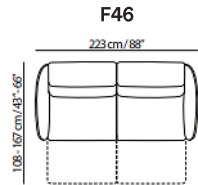

Moodboard cold neutral

Together with the moodboard of coverings and materials, the Style Centre harmonizes the sofa with furniture and accessories to complete the interior design project.

Sofa: Lima C267
Feet Finish: FT 79 Matt Black