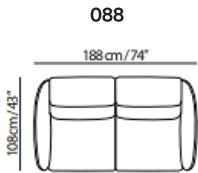

Sofa: Lima C267
Feet Finish: FT 79 Matt Black