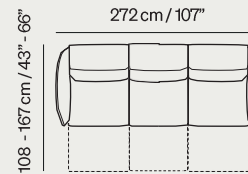

Versatility and configurations

The abacus «Versions and Compositions» shows all the versatility of the project. In particular, as in the examples below:

F84+049

Thanks to the Configurator, it's possible to customize this versatility according to the customer's needs.