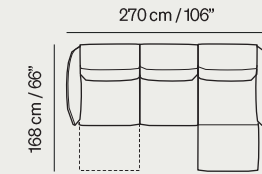

Versatility and configurations

The abacus «Versions and Compositions» shows all the versatility of the project. In particular, as in the examples below:

F84+671

Thanks to the Configurator, it's possible to customize this versatility according to the customer's needs.