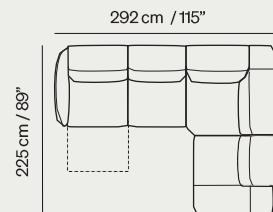

Versatility and configurations

The abacus «Versions and Compositions» shows all the versatility of the project. In particular, as in the examples below:

F84+481

Thanks to the Configurator, it's possible to customize this versatility according to the customer's needs.