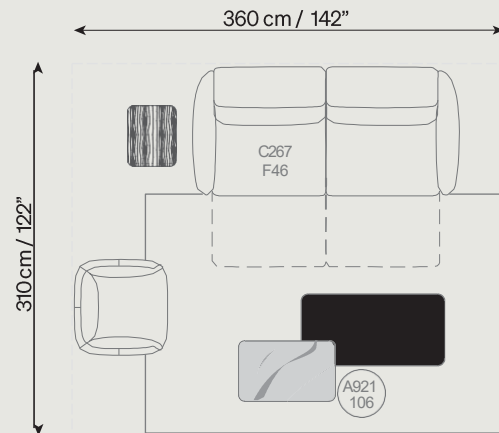

### Power adjustable headrest

that can be adjusted separately for optimum head support (Manual on stationary versions)

**USB Port** to comfortably charge your devices.

**DIM: 11sqm / 118sq ft**

**DIM: 12,5sqm / 135sq ft**

**DIM: 14,5sqm / 156sq ft**

**DIM: 17,5sqm / 188sq ft**