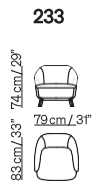

**DIM: 11sqm / 118sq ft**

**DIM: 12,5sqm / 135sq ft**

**DIM: 14,5sqm / 156sq ft**

**DIM: 17,5sqm / 188sq ft**

A0B7 DENVER

Sofa: Lima C267  
Feet Finish: FT 79 Matt Black

ITACA  
78.0192.06

Occasional Chair: Damen C219  
Feet Finish: FT 79 Matt Black

ITACA  
78.0192.06

Pillow: A800

ITACA  
78.0192.06

Central Table: Gate  
120cm/47" X 80cm/31" H38cm/15"  
Ash Brown/Matt Brown  
Q186010XOF