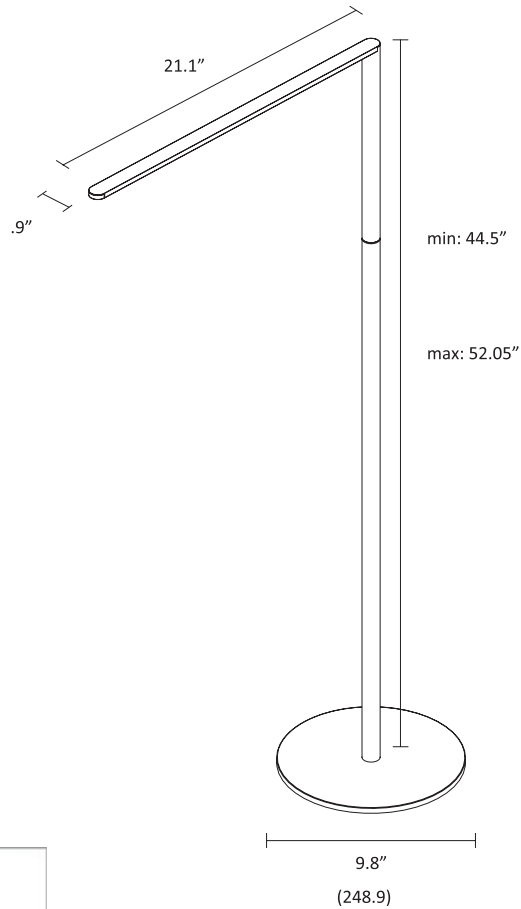

Lumens	300
Energy Consumption:	6.5 watts
Number of LEDs:	6 LEDs
LED Rated Lifespan:	50,000 hours
Color Temperature	Variable from 2,700 K to 4,000 K
Color Rendering Index (CRI):	83
Dimmer:	Built-in touchstrip
Brightness Adjustability:	Continuous dimming
Standard Color Finish*:	Metallic Black, Silver, Matte Red, Matte White
Material:	Aluminum/Plastic
Cord:	Braided cord in matching color, 10'
Built-in USB port:	5V 1A
Built-in 5-hour auto-shutoff timer	
C-UL-US Certified	

L7- -FLR

- MBK = Metallic Black
- SIL = Silver
- MRD = Matte Red
- MWT = Matte White