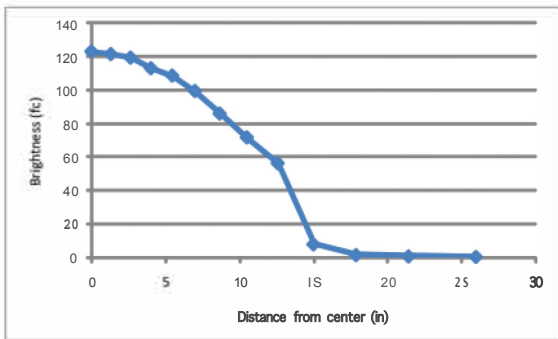

Designers

Peter Ng, Kenneth Ng & Edmund Ng

Lumens: 360
Energy Consumption: 6W
Rated Lifespan: 50,000 hours
Color Temperature: Cool: 4,500 K/ Warm 3,500 K
CRI: 85
Dimmer: Built-in
Brightness Adjustability: Continuous Dimming
Standard Finishes: Black, Chrome*, Silver, Orange
Material: Aluminum, plastic
Cord: Black, 10'
C-UL-US Certified

*Chrome finish available on warm light model only

ELX-A- - - - -FLR

- C = Cool White Light
- W = Warm White Light
- CRM = Chrome*
- BLK = Black
- SIL = Silver
- ORG = Orange

Light source placed 15' away from surface