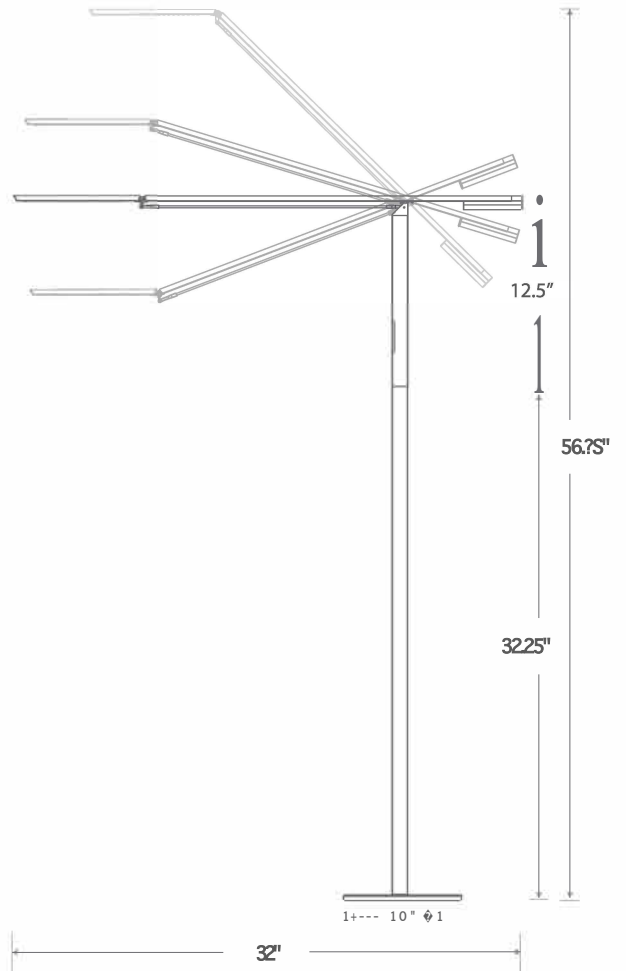

equo

floor

The Equo Floor Lamp features a streamlined, counterweight design without the need for a table. A featherlight touch is all you need to adjust the floating arm's position, and the tilting head stays at the angle you set when the arm is raised or lowered. Gravity is seemingly defied with Equo.

Designers

Peter Ng, Kenneth Ng & Edmund Ng

Lumens: 360
Energy Consumption: 6W
Rated Lifespan: 50,000 hours
Color Temperature: Cool: 4,500 K/ Warm 3,500 K
CRI: 85
Dimmer: Built-in
Brightness Adjustability: Continuous Dimming
Standard Finishes: Black, Chrome*, Silver, Orange
Material: Aluminum, plastic
Cord: Black, 10'
C-UL-US Certified

*Chrome finish available on warm light model only

ELX-A- - - - -FLR

- C = Cool White Light
- W = Warm White Light
- CRM = Chrome*
- BLK = Black
- SIL = Silver
- ORG = Orange

Light source placed 15' away from surface