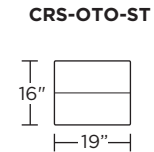

**Wall Clearance: ST - 14", LG - 16", XL - 18"**

Scale: 1/4 inch = 1 foot  
 All dimensions are approximate and subject to change.  
 Specify components from the sitting position.