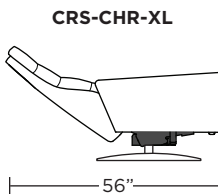

**Wall Clearance: ST - 14", LG - 16", XL - 18"**

Scale: 1/4 inch = 1 foot  
 All dimensions are approximate and subject to change.  
 Specify components from the sitting position.