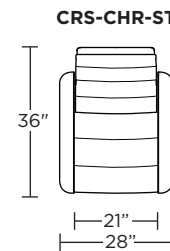

**Wall Clearance: ST - 14", LG - 16", XL - 18"**

Scale: 1/4 inch = 1 foot  
 All dimensions are approximate and subject to change.  
 Specify components from the sitting position.