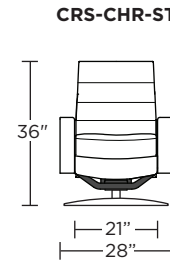

**Wall Clearance: ST - 14", LG - 16", XL - 18"**

Scale: 1/4 inch = 1 foot  
 All dimensions are approximate and subject to change.  
 Specify components from the sitting position.