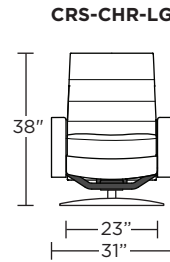

**Wall Clearance: ST - 14", LG - 16", XL - 18"**

Scale: 1/4 inch = 1 foot  
 All dimensions are approximate and subject to change.  
 Specify components from the sitting position.