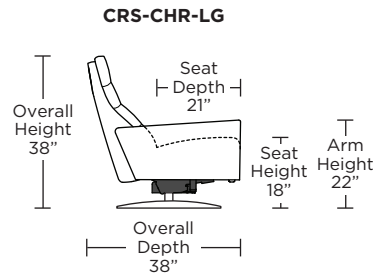

**CIRRUS**

**Standard Features:**

- Patented weight balanced mechanism
- Monofilament elastic webbing suspension
- Premium high-density, high-resiliency molded foam seat cushion
- Down encased cushioning
- Channeled back and seat cushion
- Semi-attached back cushion
- Tight seat cushion
- Single-needle top-stitch
- Manual articulating headrest
- Lifetime warranty on frame and suspension
- Quick-ship delivery
- Ten year warranty on mechanism

**Wall Clearance: ST - 14", LG - 16", XL - 18"**

Scale: 1/4 inch = 1 foot  
 All dimensions are approximate and subject to change.  
 Specify components from the sitting position.