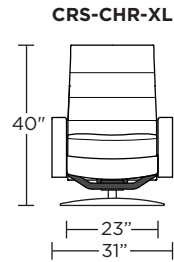

**Wall Clearance: ST - 14", LG - 16", XL - 18"**

Scale: 1/4 inch = 1 foot  
 All dimensions are approximate and subject to change.  
 Specify components from the sitting position.