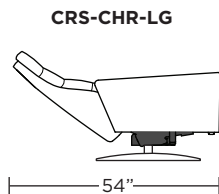

**CIRRUS**

**Standard Features:**

- Patented weight balanced mechanism
- Monofilament elastic webbing suspension
- Premium high-density, high-resiliency molded foam seat cushion
- Down encased cushioning
- Channeled back and seat cushion
- Semi-attached back cushion
- Tight seat cushion
- Single-needle top-stitch
- Manual articulating headrest
- Lifetime warranty on frame and suspension
- Quick-ship delivery
- Ten year warranty on mechanism

**Wall Clearance: ST - 14", LG - 16", XL - 18"**

Scale: 1/4 inch = 1 foot  
 All dimensions are approximate and subject to change.  
 Specify components from the sitting position.