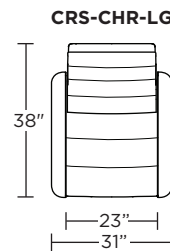

**Wall Clearance: ST - 14", LG - 16", XL - 18"**

Scale: 1/4 inch = 1 foot  
 All dimensions are approximate and subject to change.  
 Specify components from the sitting position.