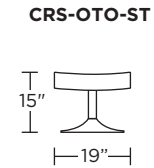

**CIRRUS**

**Standard Features:**

- Patented weight balanced mechanism
- Monofilament elastic webbing suspension
- Premium high-density, high-resiliency molded foam seat cushion
- Down encased cushioning
- Channeled back and seat cushion
- Semi-attached back cushion
- Tight seat cushion
- Single-needle top-stitch
- Manual articulating headrest
- Lifetime warranty on frame and suspension
- Quick-ship delivery
- Ten year warranty on mechanism

**Wall Clearance: ST - 14", LG - 16", XL - 18"**

Scale: 1/4 inch = 1 foot  
 All dimensions are approximate and subject to change.  
 Specify components from the sitting position.