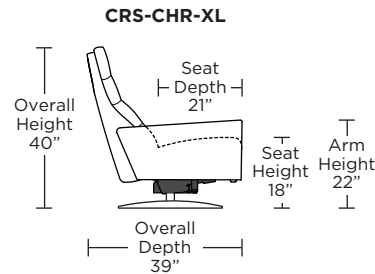

**CIRRUS**

**Standard Features:**

- Patented weight balanced mechanism
- Monofilament elastic webbing suspension
- Premium high-density, high-resiliency molded foam seat cushion
- Down encased cushioning
- Channeled back and seat cushion
- Semi-attached back cushion
- Tight seat cushion
- Single-needle top-stitch
- Manual articulating headrest
- Lifetime warranty on frame and suspension
- Quick-ship delivery
- Ten year warranty on mechanism

**Wall Clearance: ST - 14", LG - 16", XL - 18"**

Scale: 1/4 inch = 1 foot  
 All dimensions are approximate and subject to change.  
 Specify components from the sitting position.