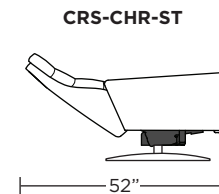

**Wall Clearance: ST - 14", LG - 16", XL - 18"**

Scale: 1/4 inch = 1 foot  
 All dimensions are approximate and subject to change.  
 Specify components from the sitting position.