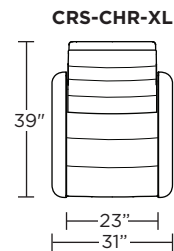

**Wall Clearance: ST - 14", LG - 16", XL - 18"**

Scale: 1/4 inch = 1 foot  
 All dimensions are approximate and subject to change.  
 Specify components from the sitting position.