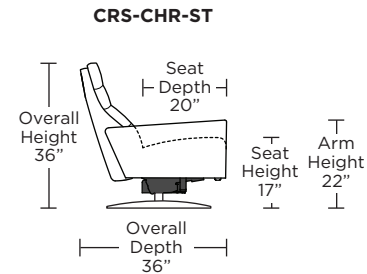

**CIRRUS**

**Standard Features:**

- Patented weight balanced mechanism
- Monofilament elastic webbing suspension
- Premium high-density, high-resiliency molded foam seat cushion
- Down encased cushioning
- Channeled back and seat cushion
- Semi-attached back cushion
- Tight seat cushion
- Single-needle top-stitch
- Manual articulating headrest
- Lifetime warranty on frame and suspension
- Quick-ship delivery
- Ten year warranty on mechanism

**Wall Clearance: ST - 14", LG - 16", XL - 18"**

Scale: 1/4 inch = 1 foot  
 All dimensions are approximate and subject to change.  
 Specify components from the sitting position.