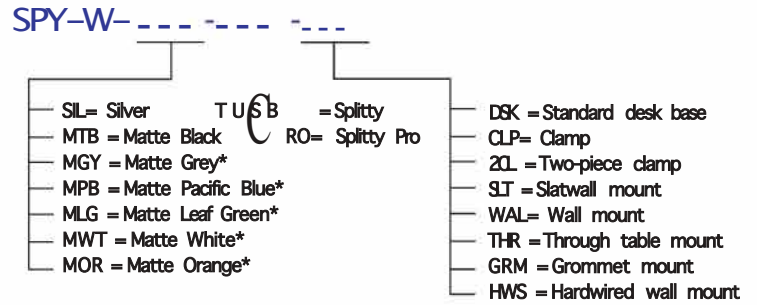

#### *Designers*

Kenneth Ng & Edmund Ng

Red Dot Design Award 2018

iF Design Award 2018

Best of NeoCon Gold 2017

Interior Design Best of Year Honoree 2017

Splitty gets its name from its unique joint design and is one of the most flexible lights in the Koncept collection. When illuminated, the wide LED head casts an even glow thanks to the fully diffused light panel. Koncept designers perfected the diffused light source with hidden LEDs so that the lamp performs as a radiant ambient light as well as a functional task light. Multiple mounting options can free up desk space and a discreet USB port allows users to charge most phones or tablets. Splitty Pro features a built-in occupancy sensor to maximize energy efficiency.

**Lumens:** 500  
**Energy Consumption:** 5.8W  
**Rated Lifespan:** 50,000 hours  
**Color Temperature:** Warm (3,500 K)  
**Color Rendering Index (CRI) :** 82  
**Brightness Adjustability:** Continuous Dimming  
**Standard Finishes:** Silver, Matte Black, Matte Grey\*, Matte White\*,  
 Matte Pacific Blue\*, Matte Leaf Green\*  
 Matte Orange\*  
**Material:** Aluminum, plastic  
**USB port:** Built-in; 1A (Spitty) / 2A (Spitty Pro)  
**Occupancy Sensor:** Built-in (Spitty Pro only)  
**CUL-US Certified**