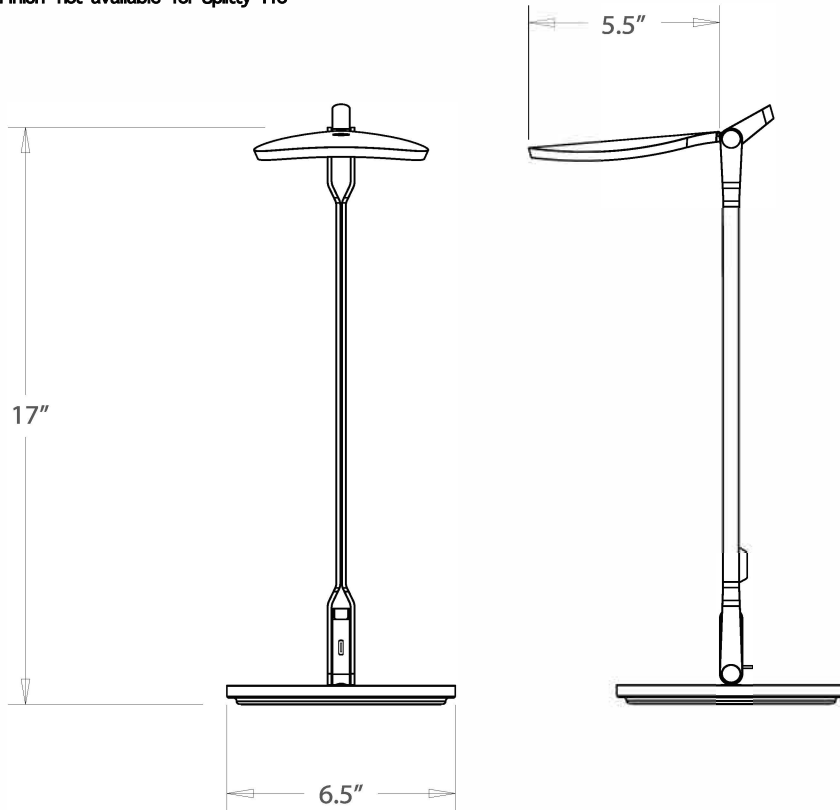

*Finish not available for Spitty Pro