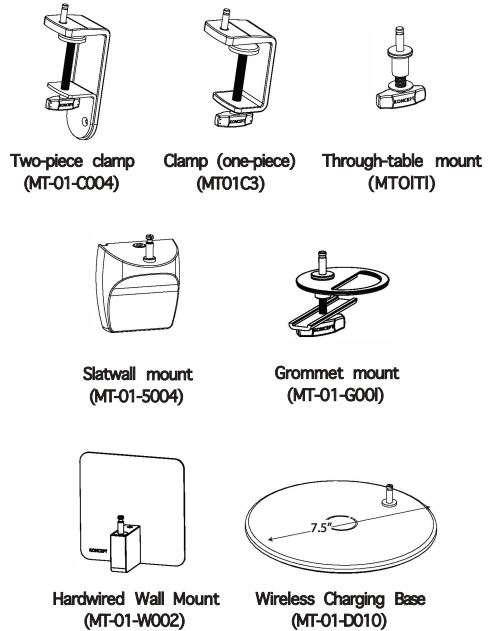

Mounting Options*