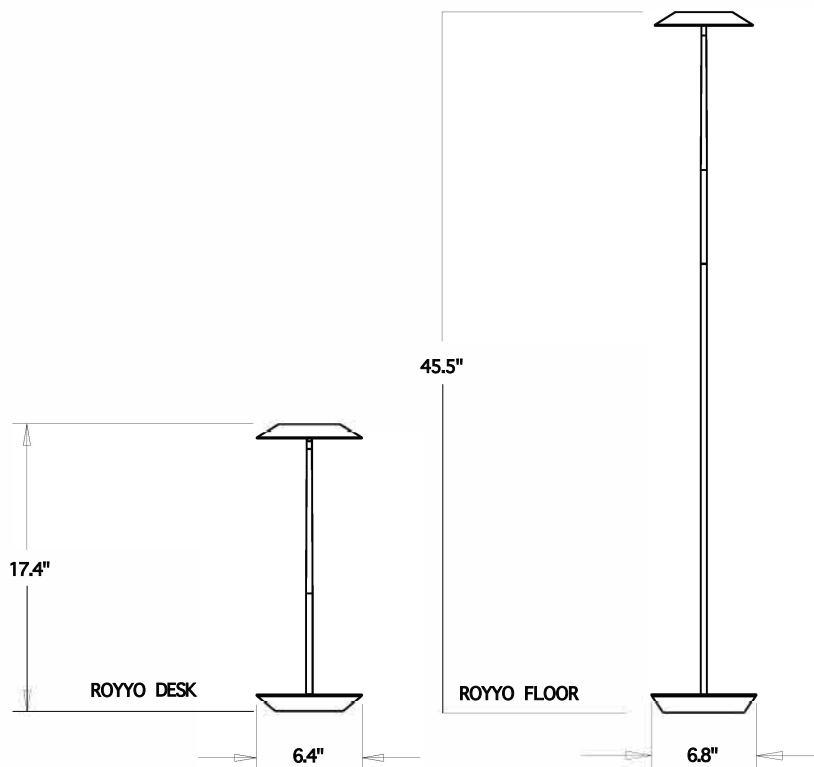

Lumens: 780
Energy Consumption: 11 W
Rated Lifespan: 50,000 hours
Color Temperature: Soft Warm (3,000 K)
Color Rendering Index (CRI): 90+
Dimmer: Built-in
Brightness Adjustability: Continuous Dimming
Body Finishes: Matte Black, Matte White, Silver, Chrome
Base Plate Finishes: Matte Black, Matte White, Silver, Chrome, White Oak, Oiled Walnut, Brass, Oxford Felt, Honeydew Felt, Azure Felt
Material: Aluminum, plastic
USB port: Built-in (desk lamp only)

RYO-SW-

- MTB = Matte Black
- MWT = Matte White
- SIL = Silver
- CRM = Chrome
- MTB = Matte Black
- MWT = Matte White
- SIL = Silver
- CRM = Chrome
- WOK = White Oak
- OWT = Oiled Walnut
- BRS = Brass
- OXF = Oxford Felt
- HDF = Honeydew Felt
- AZF = Azure Felt
- DSK = Desk lamp
- FLR = Floor lamp